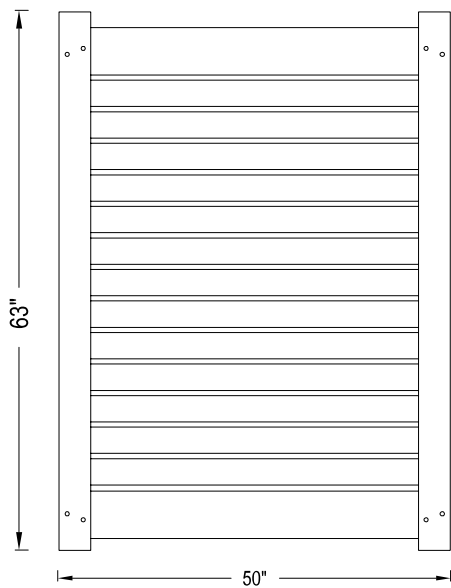

WALK GATE

FENCE PANEL

MATERIAL PER SECTION

RAIL PROFILE

QTY	ITEM	DIMENSION
2	Top/Bottom Rail with Steel	2" x 6" x 95"
1	Mid Brace	2" x 4" x 41 5/32"

QTY	ITEM	DIMENSION
10	Picket Crimped	7/8" x 3" x 96"
4	Lock Rings	N/A

2" x 6"

PREMIUM | 5' X 8' LARGO

SEMI-PRIVATE HORIZONTAL | 2" X 6" RAIL

DESCRIPTION	WEATHERED BLEND		SIERRA BLEND		BRAZILIAN BLEND		ARCTIC BLEND	
	QTY	SKU	QTY	SKU	QTY	SKU	QTY	SKU
5' x 8' Largo Semi-Private Horizontal Panel (60"H)		638413		638412		638411		638410
5" x 5" x 96" Corner Post		638215		638214		638213		638212
5" x 5" x 96" Line Post		638227		638226		638205		638204
5" x 5" x 96" End Post		638200		638199		638219		638218
5" x 5" Flat Top Post Cap		410869		410868		410865		410863
5" x 5" New England Post Cap		410880		410879		410875		410872
5' Largo Semi-Private Horizontal Gate Kit		638436		638435		638434		638433
5' x 50" Largo Semi-Private Horizontal Gate		638456		638445		638444		638275

WALK GATE

FENCE PANEL

MATERIAL PER SECTION

RAIL PROFILE

QTY	ITEM	DIMENSION
1	Top/Bottom Rail with Steel	2" x 6" x 95"
1	Mid Brace	2" x 4" x 52 1/2"
13	Picket Crimped	7/8" x 3" x 96"
4	Lock Rings	N/A

2" x 6"