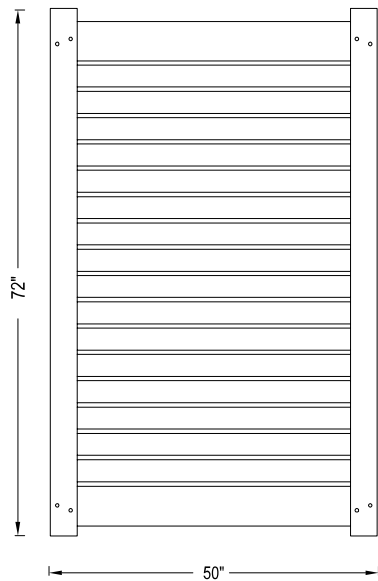

PREMIUM | 6' X 8' LARGO

SEMI-PRIVATE HORIZONTAL | 2" X 6" RAIL

DESCRIPTION	WEATHERED BLEND		SIERRA BLEND		BRAZILIAN BLEND		ARCTIC BLEND	
	QTY	SKU	QTY	SKU	QTY	SKU	QTY	SKU
6' x 8' Largo Semi-Private Horizontal Panel (72"H)		638420		638419		638418		638417
5" x 5" x 107" Corner Post		638270		638269		638268		638267
5" x 5" x 107" Line Post		638249		638248		638247		638246
5" x 5" x 107" End Post		638242		638241		638240		638239
5" x 5" Flat Top Post Cap		410869		410868		410865		410863
5" x 5" New England Post Cap		410880		410879		410875		410872
6' Largo Semi-Private Horizontal Gate Kit		638443		638442		638441		638440
6' x 50" Largo Semi-Private Horizontal Gate		638465		638464		638463		638461

WALK GATE