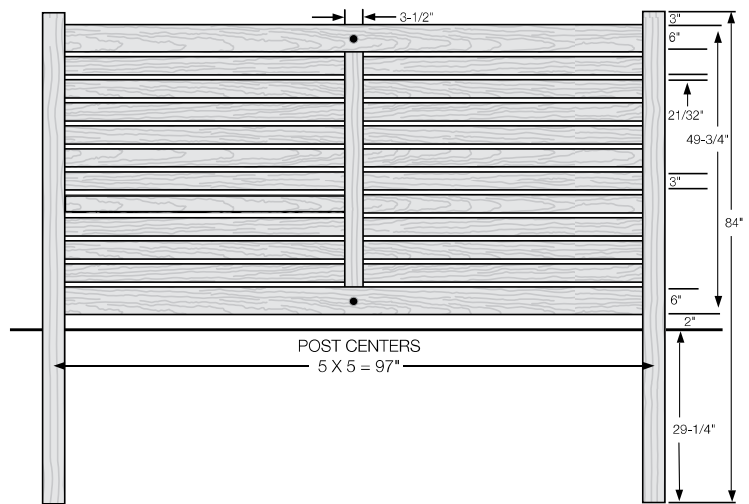

Shown in Sierra Blend

INNOVATIONS

- ↔ StayStraight®
- ☀ SolarGuard®
- ||| TimberGrain™

SIZES

Width:
8'

Height:
4', 5' and 6'

PREMIUM

\$\$\$\$

SEMI-PRIVATE HORIZONTAL | 2" X 6" RAIL

DESCRIPTION	WEATHERED BLEND		SIERRA BLEND		BRAZILIAN BLEND		ARCTIC BLEND	
	QTY	SKU	QTY	SKU	QTY	SKU	QTY	SKU
4' x 8' Largo Semi-Private Horizontal Panel (48"H)		638405		638404		638403		638402
5" x 5" x 84" Corner Post		638197		638196		638175		638174
5" x 5" x 84" Line Post		638183		638182		638181		638179
5" x 5" x 84" End Post		638144		638143		638132		638131
5" x 5" Flat Top Post Cap		410869		410868		410865		410863
5" x 5" New England Post Cap		410880		410879		410875		410872
4' Largo Semi-Private Horizontal Gate Kit		638429		638428		638427		638426
4' x 50" Largo Semi-Private Horizontal Gate		638447		638446		638425		638424

WALK GATE

FENCE PANEL

MATERIAL PER SECTION

RAIL PROFILE

QTY	ITEM	DIMENSION
2	Top/Bottom Rail with Steel	2" x 6" x 95"
1	Mid Brace	2" x 4" x 41 5/32"

QTY	ITEM	DIMENSION
10	Picket Crimped	7/8" x 3" x 96"
4	Lock Rings	N/A