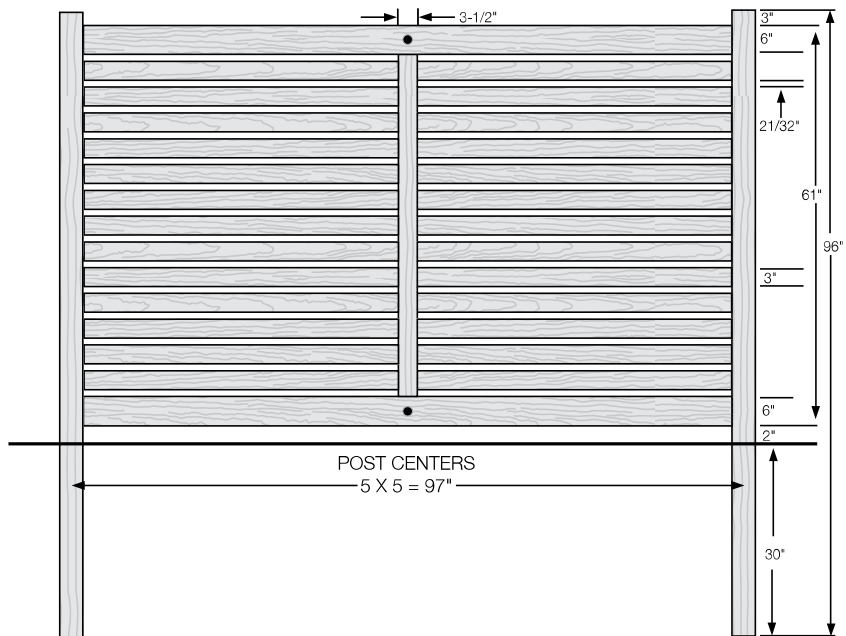

WALK GATE

FENCE PANEL

MATERIAL PER SECTION

RAIL PROFILE

QTY	ITEM	DIMENSION
2	Top/Bottom Rail with Steel	2" x 6" x 95"
1	Mid Brace	2" x 4" x 41 5/32"

QTY	ITEM	DIMENSION
10	Picket Crimped	7/8" x 3" x 96"
4	Lock Rings	N/A

2" x 6"

PREMIUM | 5' X 8' LARGO

SEMI-PRIVATE HORIZONTAL | 2" X 6" RAIL

DESCRIPTION	WEATHERED BLEND		SIERRA BLEND		BRAZILIAN BLEND		ARCTIC BLEND	
	QTY	SKU	QTY	SKU	QTY	SKU	QTY	SKU
5' x 8' Largo Semi-Private Horizontal Panel (60"H)		638413		638412		638411		638410
5" x 5" x 96" Corner Post		638215		638214		638213		638212
5" x 5" x 96" Line Post		638227		638226		638205		638204
5" x 5" x 96" End Post		638200		638199		638219		638218
5" x 5" Flat Top Post Cap		410869		410868		410865		410863
5" x 5" New England Post Cap		410880		410879		410875		410872
5' Largo Semi-Private Horizontal Gate Kit		638436		638435		638434		638433
5' x 50" Largo Semi-Private Horizontal Gate		638456		638445		638444		638275

WALK GATE

FENCE PANEL

MATERIAL PER SECTION

RAIL PROFILE

QTY	ITEM	DIMENSION
1	Top/Bottom Rail with Steel	2" x 6" x 95"
1	Mid Brace	2" x 4" x 52 1/2"
13	Picket Crimped	7/8" x 3" x 96"
4	Lock Rings	N/A

2" x 6"