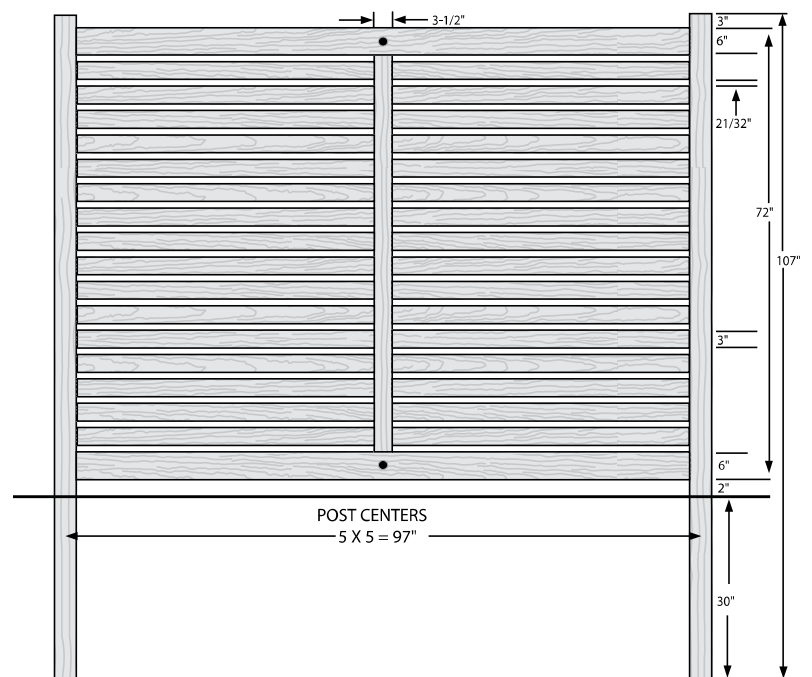

WALK GATE

FENCE PANEL

MATERIAL PER SECTION

RAIL PROFILE

QTY	ITEM	DIMENSION
1	Top/Bottom Rail with Steel	2" x 6" x 95"
1	Mid Brace	2" x 4" x 52 1/2"
13	Picket Crimped	7/8" x 3" x 96"
4	Lock Rings	N/A

2" x 6"

PREMIUM | 6' X 8' LARGO

SEMI-PRIVATE HORIZONTAL | 2" X 6" RAIL

DESCRIPTION	WEATHERED BLEND		SIERRA BLEND		BRAZILIAN BLEND		ARCTIC BLEND	
	QTY	SKU	QTY	SKU	QTY	SKU	QTY	SKU
6' x 8' Largo Semi-Private Horizontal Panel (72"H)		638420		638419		638418		638417
5" x 5" x 107" Corner Post		638270		638269		638268		638267
5" x 5" x 107" Line Post		638249		638248		638247		638246
5" x 5" x 107" End Post		638242		638241		638240		638239
5" x 5" Flat Top Post Cap		410869		410868		410865		410863
5" x 5" New England Post Cap		410880		410879		410875		410872
6' Largo Semi-Private Horizontal Gate Kit		638443		638442		638441		638440
6' x 50" Largo Semi-Private Horizontal Gate		638465		638464		638463		638461

WALK GATE

FENCE PANEL

MATERIAL PER SECTION

QTY	ITEM	DIMENSION
1	Top/Bottom Rail with Steel	2" x 6" x 95"
1	Mid Brace	2" x 4" x 63 3/8"
16	Picket Crimped	7/8" x 3" x 96"
24	Lock Rings	N/A

RAIL PROFILE

2" x 6"