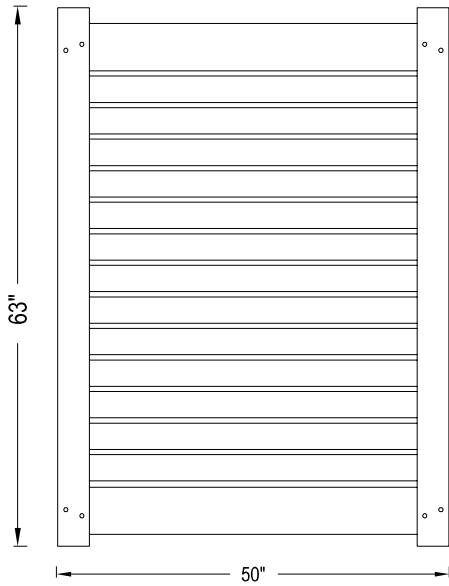

PREMIUM | 5' X 8' LARGO

SEMI-PRIVATE HORIZONTAL | 2" X 6" RAIL

DESCRIPTION	WHITE		SAND		CLAY	
	QTY	SKU	QTY	SKU	QTY	SKU
5' x 8' Largo Semi-Private Horizontal Panels (60")		652629		73057830		73057829
5" x 5" x 96" Corner Post		652603		73057843		73057842
5" x 5" x 96" Line Post		652600		73057845		73057844
5" x 5" x 96" End Post		652597		73057847		73057846
5" x 5" Pyramid Post Cap		73003093		73003769		73054107
5" x 5" New England Post Cap		73045003		73045004		73054108
5' Largo Semi-Private Horizontal Gate Kit		652474		73057868		73057867
5' x 50" Largo Semi-Private Horizontal Gate		652561		73057863		73057862

WALK GATE