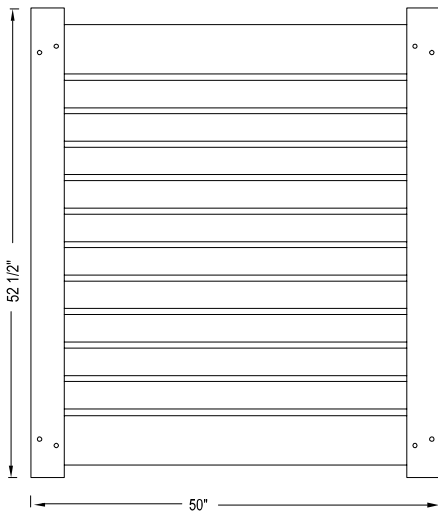

PREMIUM | 4' X 8' LARGO

SEMI-PRIVATE HORIZONTAL | 2" X 6" RAIL

DESCRIPTION	WEATHERED BLEND		SIERRA BLEND		BRAZILIAN BLEND		ARCTIC BLEND	
	QTY	SKU	QTY	SKU	QTY	SKU	QTY	SKU
4' x 8' Largo Semi-Private Horizontal Panel (48"H)		638405		638404		638403		638402
5" x 5" x 84" Corner Post		638197		638196		638175		638174
5" x 5" x 84" Line Post		638183		638182		638181		638179
5" x 5" x 84" End Post		638144		638143		638132		638131
5" x 5" Flat Top Post Cap		410869		410868		410865		410863
5" x 5" New England Post Cap		410880		410879		410875		410872
4' Largo Semi-Private Horizontal Gate Kit		638429		638428		638427		638426
4' x 50" Largo Semi-Private Horizontal Gate		638447		638446		638425		638424

WALK GATE

FENCE PANEL

MATERIAL PER SECTION

RAIL PROFILE

QTY	ITEM	DIMENSION
2	Top/Bottom Rail with Steel	2" x 6" x 95"
1	Mid Brace	2" x 4" x 41 5/32"

QTY	ITEM	DIMENSION
10	Picket Crimped	7/8" x 3" x 96"
4	Lock Rings	N/A