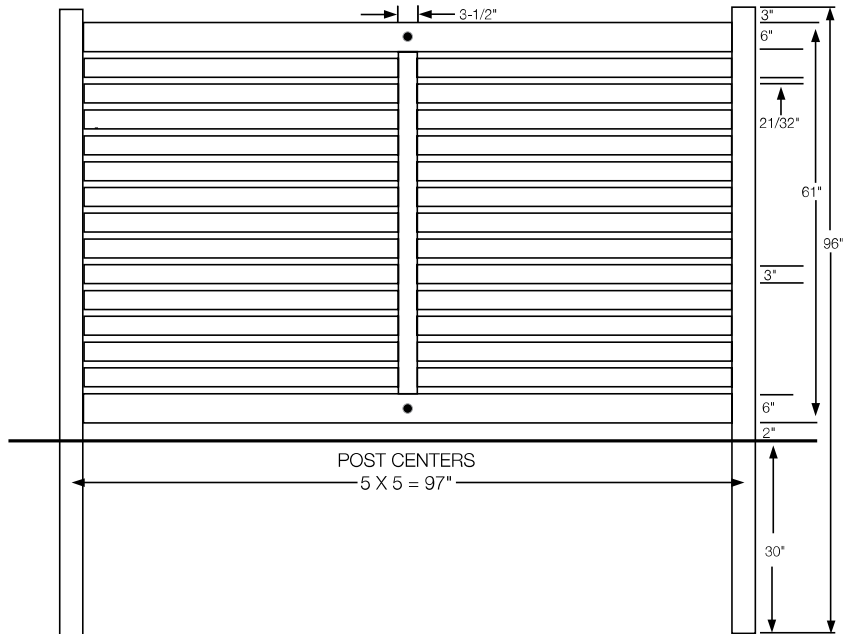

WALK GATE

FENCE PANEL

MATERIAL PER SECTION

QTY	ITEM	DIMENSION
1	Top/Bottom Rail with Steel	2" x 6" x 95"
1	Mid Brace	2" x 4" x 63 3/8"
16	Picket Crimped	7/8" x 3" x 96"
24	Lock Rings	N/A

RAIL PROFILE

2" x 6"

PREMIUM | 5' X 8' LARGO

SEMI-PRIVATE HORIZONTAL | 2" X 6" RAIL

DESCRIPTION	WHITE		SAND		CLAY	
	QTY	SKU	QTY	SKU	QTY	SKU
5' x 8' Largo Semi-Private Horizontal Panels (60")		652629		73057830		73057829
5" x 5" x 96" Corner Post		652603		73057843		73057842
5" x 5" x 96" Line Post		652600		73057845		73057844
5" x 5" x 96" End Post		652597		73057847		73057846
5" x 5" Pyramid Post Cap		73003093		73003769		73054107
5" x 5" New England Post Cap		73045003		73045004		73054108
5' Largo Semi-Private Horizontal Gate Kit		652474		73057868		73057867
5' x 50" Largo Semi-Private Horizontal Gate		652561		73057863		73057862

WALK GATE

FENCE PANEL

MATERIAL PER SECTION

QTY	ITEM	DIMENSION
2	Top/Bottom Rail with Steel	2" x 6" x 95"
1	Mid Brace	2" x 4" x 52 1/2"
13	Picket Crimped	7/8" x 3" x 96"
4	Lock Rings (24)	N/A

RAIL PROFILE

2" x 6"